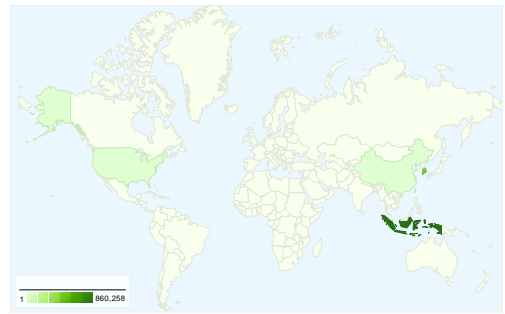

 1,363,729

 31.45%

 10,943,288

 00:08:22

 8.02

 29.01% (%)

-  629,442.00 (46.16%)
-  484,509.00 (35.53%)
-  249,745.00 (18.31%)
-  33 (> 0.00%)

1,363,729

가/ 162 1,363,729 .

| 1,363,729       | 8.02         | 00:08:22         | 29.09%         | (%)    | 31.45%         |      |
|-----------------|--------------|------------------|----------------|--------|----------------|------|
| (%):<br>100.00% | 8.02 (0.00%) | 00:08:22 (0.00%) | 29.01% (0.25%) |        | 31.45% (0.00%) |      |
| 가/              |              |                  |                | (%)    |                |      |
| Indonesia       | 860,258      | 9.19             | 00:10:40       | 9.07%  | 17.63%         |      |
| South Korea     | 429,937      | 6.20             | 00:04:18       | 64.22% | 55.28%         |      |
| United States   | 13,205       | 2.98             | 00:03:32       | 80.92% | 72.68%         |      |
| China           | 9,834        | 6.49             | 00:05:54       | 54.46% | 47.86%         |      |
| (not set)       | 9,528        | 6.36             | 00:08:43       | 21.62% | 29.47%         |      |
| Singapore       | 6,205        | 8.37             | 00:07:25       | 33.63% | 30.52%         |      |
| Australia       | 3,630        | 5.11             | 00:05:15       | 69.17% | 60.19%         |      |
| Canada          | 3,513        | 2.55             | 00:02:31       | 76.09% | 68.89%         |      |
| Philippines     | 3,166        | 4.94             | 00:05:20       | 53.98% | 53.38%         |      |
| Vietnam         | 2,950        | 5.98             | 00:05:24       | 58.20% | 48.51%         |      |
|                 |              |                  |                |        | 162            | 1~10 |