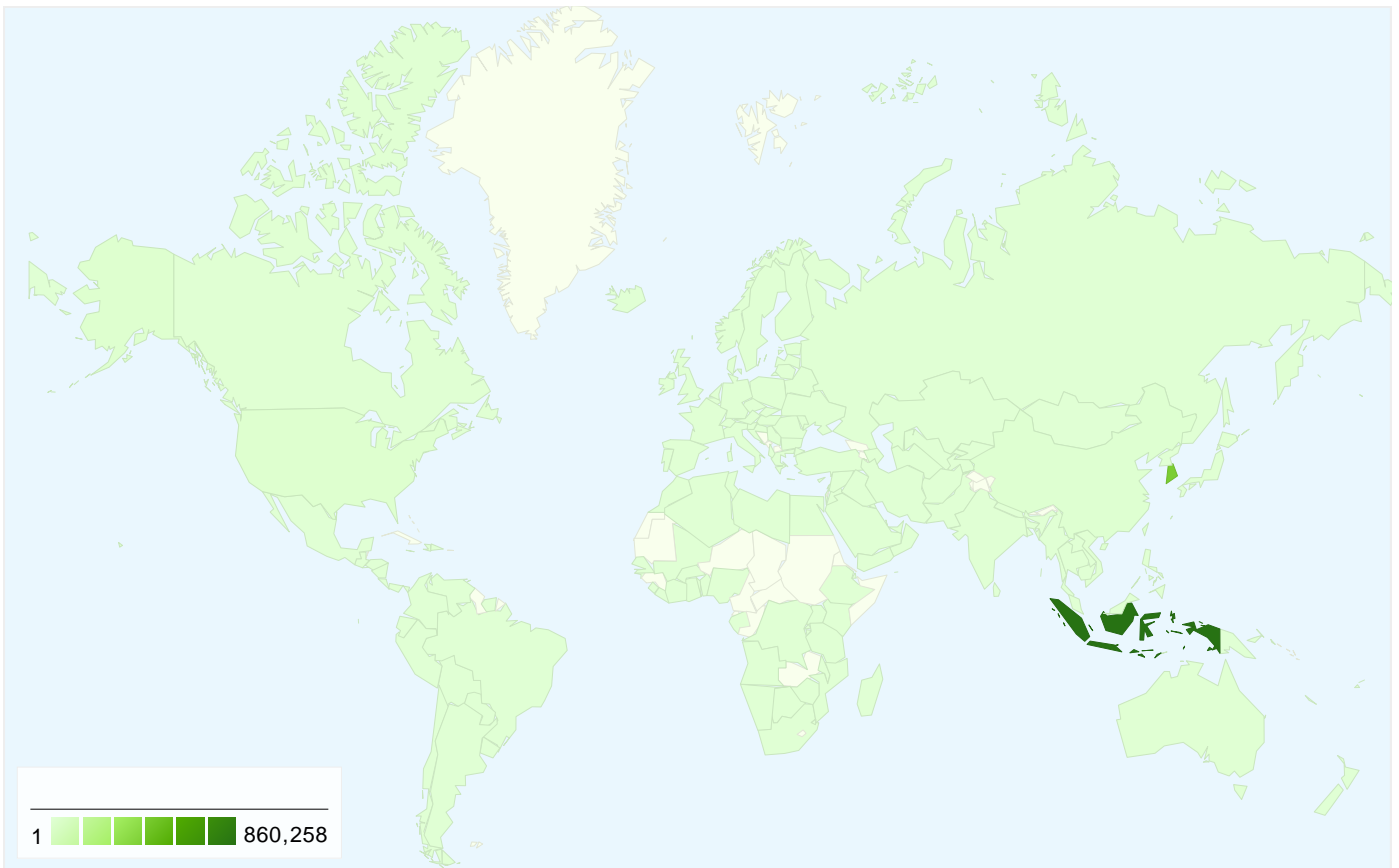

가/ 162 1,363,729 .

| 1,363,729       | 8.02         | 00:08:22         | 29.09%         | (%)    | 31.45%         |      |
|-----------------|--------------|------------------|----------------|--------|----------------|------|
| (%):<br>100.00% | 8.02 (0.00%) | 00:08:22 (0.00%) | 29.01% (0.25%) |        | 31.45% (0.00%) |      |
| 가/              |              |                  |                | (%)    |                |      |
| Indonesia       | 860,258      | 9.19             | 00:10:40       | 9.07%  | 17.63%         |      |
| South Korea     | 429,937      | 6.20             | 00:04:18       | 64.22% | 55.28%         |      |
| United States   | 13,205       | 2.98             | 00:03:32       | 80.92% | 72.68%         |      |
| China           | 9,834        | 6.49             | 00:05:54       | 54.46% | 47.86%         |      |
| (not set)       | 9,528        | 6.36             | 00:08:43       | 21.62% | 29.47%         |      |
| Singapore       | 6,205        | 8.37             | 00:07:25       | 33.63% | 30.52%         |      |
| Australia       | 3,630        | 5.11             | 00:05:15       | 69.17% | 60.19%         |      |
| Canada          | 3,513        | 2.55             | 00:02:31       | 76.09% | 68.89%         |      |
| Philippines     | 3,166        | 4.94             | 00:05:20       | 53.98% | 53.38%         |      |
| Vietnam         | 2,950        | 5.98             | 00:05:24       | 58.20% | 48.51%         |      |
|                 |              |                  |                |        | 162            | 1~10 |