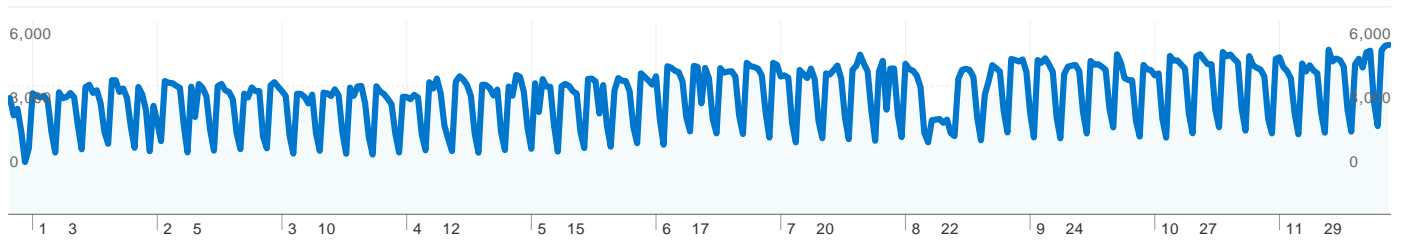

 1,363,729

 31.45%

 10,943,288

 00:08:22

 8.02

 29.01% (%)

-  629,442.00 (46.16%)
-  484,509.00 (35.53%)
-  249,745.00 (18.31%)
-  33 (> 0.00%)

1,363,729

가/ 162 1,363,729 .

| 1,363,729       | 8.02         | 00:08:22         | 29.09%         | (%)    | 31.45%         |      |
|-----------------|--------------|------------------|----------------|--------|----------------|------|
| (%):<br>100.00% | 8.02 (0.00%) | 00:08:22 (0.00%) | 29.01% (0.25%) |        | 31.45% (0.00%) |      |
| 가/              |              |                  |                | (%)    |                |      |
| Indonesia       | 860,258      | 9.19             | 00:10:40       | 9.07%  | 17.63%         |      |
| South Korea     | 429,937      | 6.20             | 00:04:18       | 64.22% | 55.28%         |      |
| United States   | 13,205       | 2.98             | 00:03:32       | 80.92% | 72.68%         |      |
| China           | 9,834        | 6.49             | 00:05:54       | 54.46% | 47.86%         |      |
| (not set)       | 9,528        | 6.36             | 00:08:43       | 21.62% | 29.47%         |      |
| Singapore       | 6,205        | 8.37             | 00:07:25       | 33.63% | 30.52%         |      |
| Australia       | 3,630        | 5.11             | 00:05:15       | 69.17% | 60.19%         |      |
| Canada          | 3,513        | 2.55             | 00:02:31       | 76.09% | 68.89%         |      |
| Philippines     | 3,166        | 4.94             | 00:05:20       | 53.98% | 53.38%         |      |
| Vietnam         | 2,950        | 5.98             | 00:05:24       | 58.20% | 48.51%         |      |
|                 |              |                  |                |        | 162            | 1~10 |